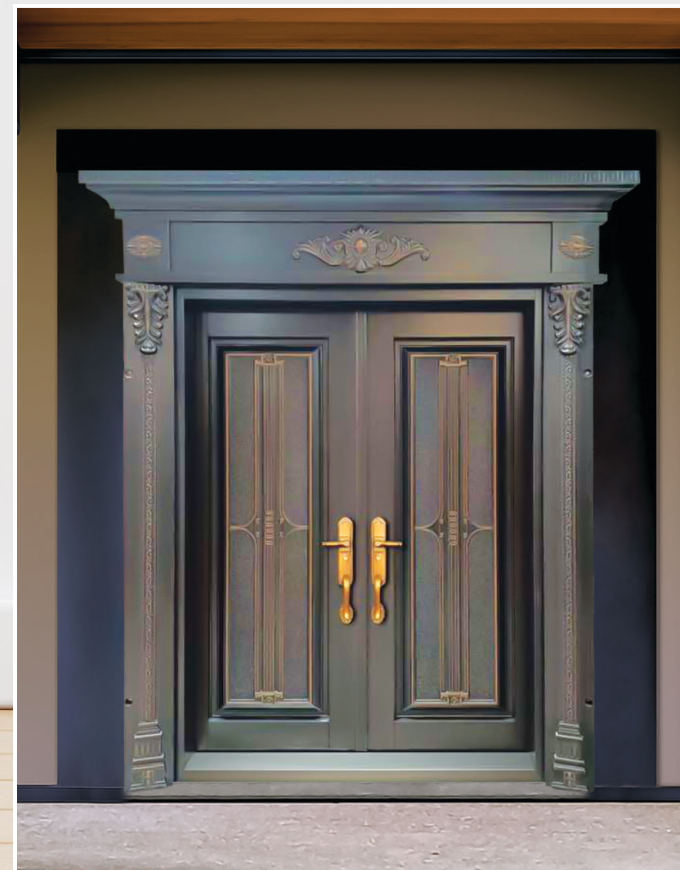

ROOM DOOR

SLIM-01

Dimension : 78x30" | 93x30"

SLIM-02

Dimension : 78x30" | 93x30"

SLIM-03

Dimension : 78x30" | 93x30"

SLIM-04

Dimension : 78x30" | 93x30"

MAHARAJA VILLA DOOR

MGL-L004

Dimension : 83x38" | 83x42" | 93x38" | 93x42" | 93x48"

MGL-L005

Dimension : 83x38" | 83x42" | 93x38" | 93x42" | 93x48"

MGL-L006

Dimension : 83x38" | 83x42" | 93x38" | 93x42" | 93x48"