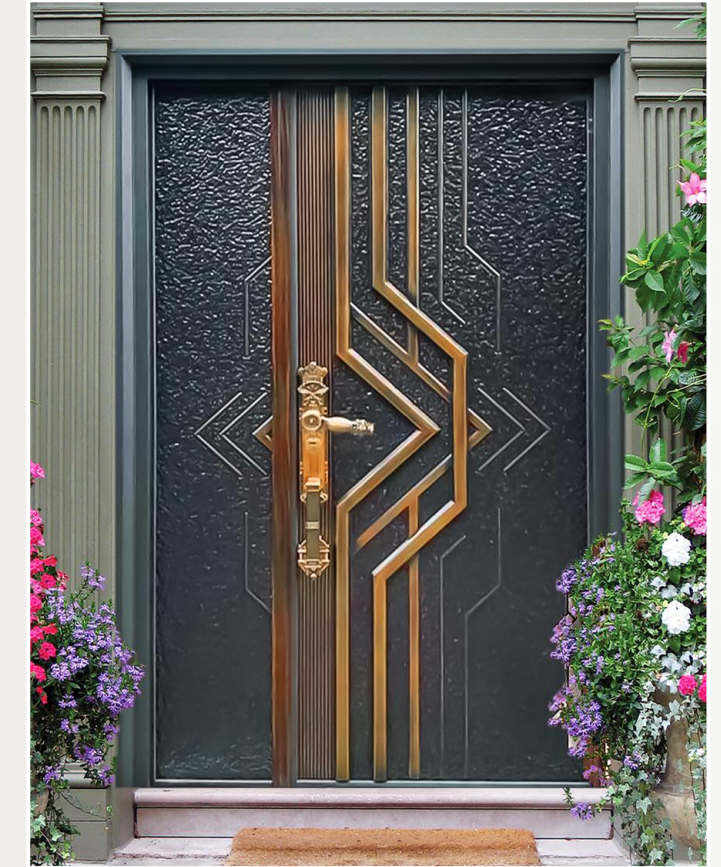

HERO

Dim : H 93" x W 60" (Door heads sizes vary as per design)