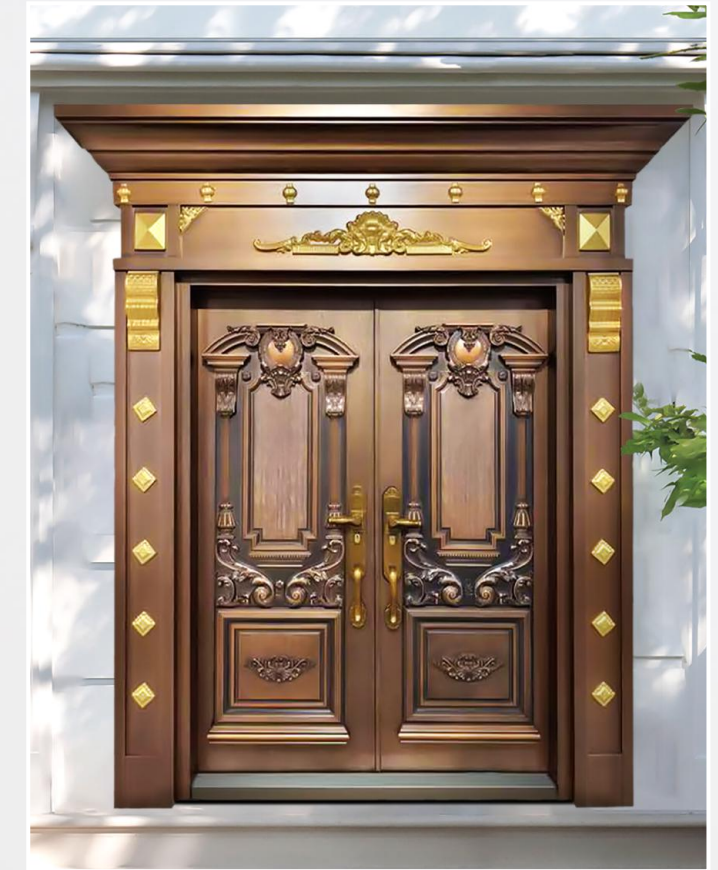

ROOM DOOR

SLIM-01

Dimension : 78x30" | 93x30"

SLIM-02

Dimension : 78x30" | 93x30"

SLIM-03

Dimension : 78x30" | 93x30"

SLIM-04

Dimension : 78x30" | 93x30"

MAHARAJA VILLA DOOR

MGL-L004

Dimension : 83x38" | 83x42" | 93x38" | 93x42" | 93x48"

MGL-L005

Dimension : 83x38" | 83x42" | 93x38" | 93x42" | 93x48"

MGL-L006

Dimension : 83x38" | 83x42" | 93x38" | 93x42" | 93x48"